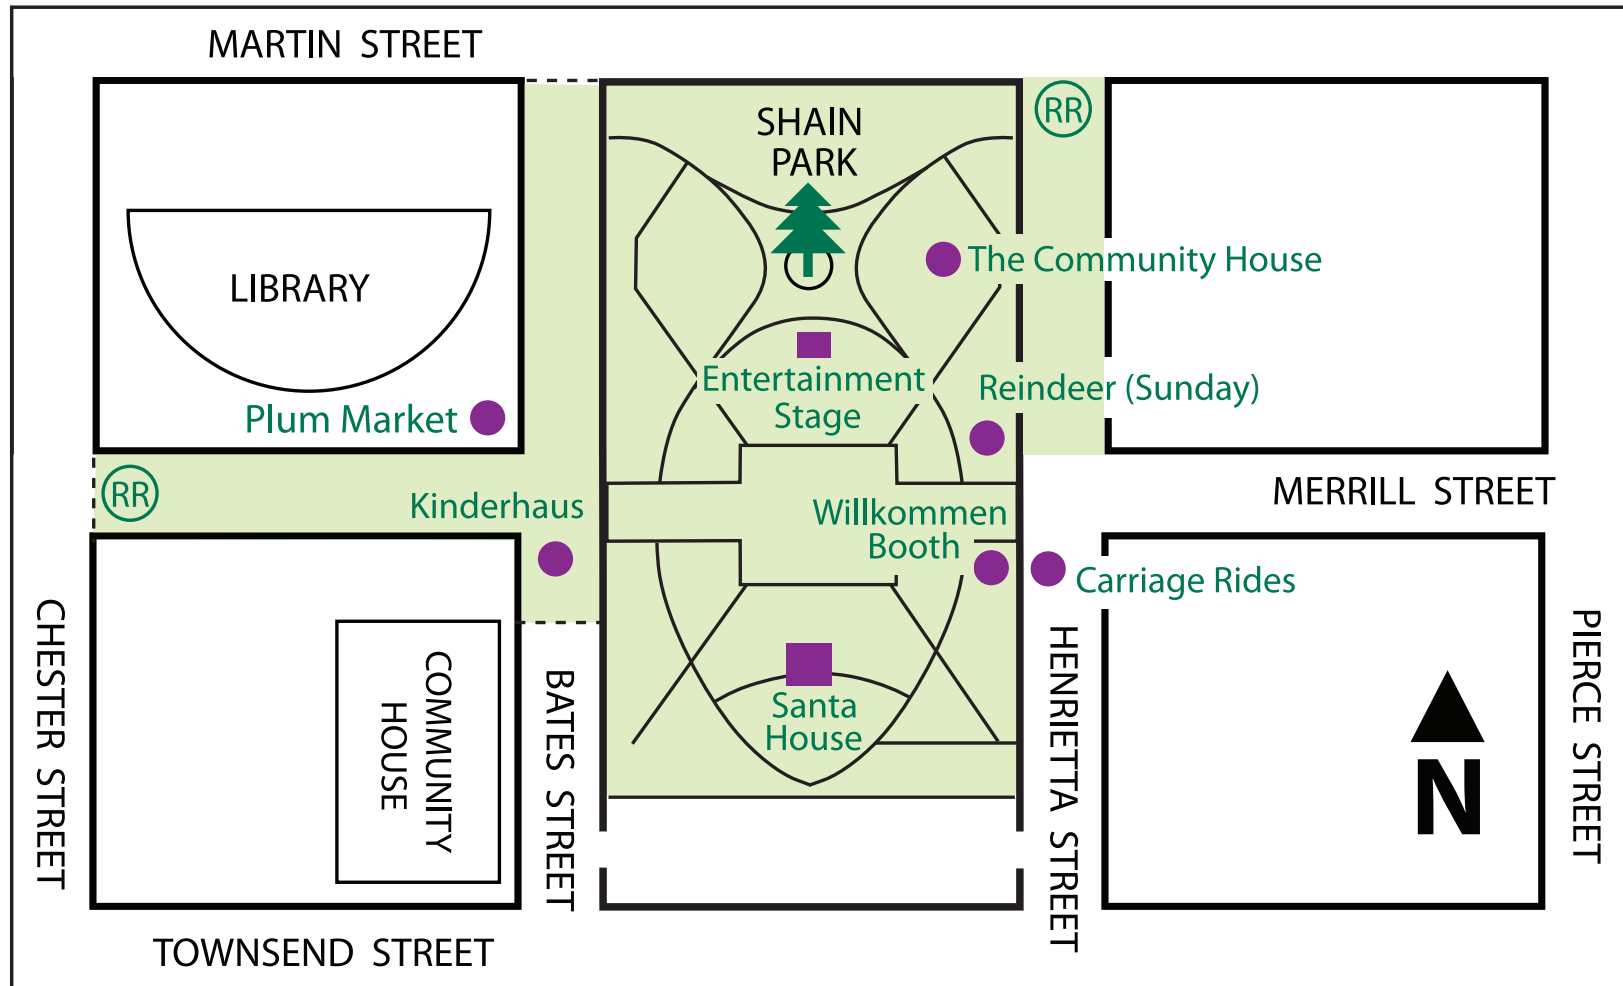

BIRMINGHAM

Winter Market

2018 EVENT MAP

RR = Rest Rooms

Plum Market = German Food & Drinks

The Community House = Drinks & Snacks